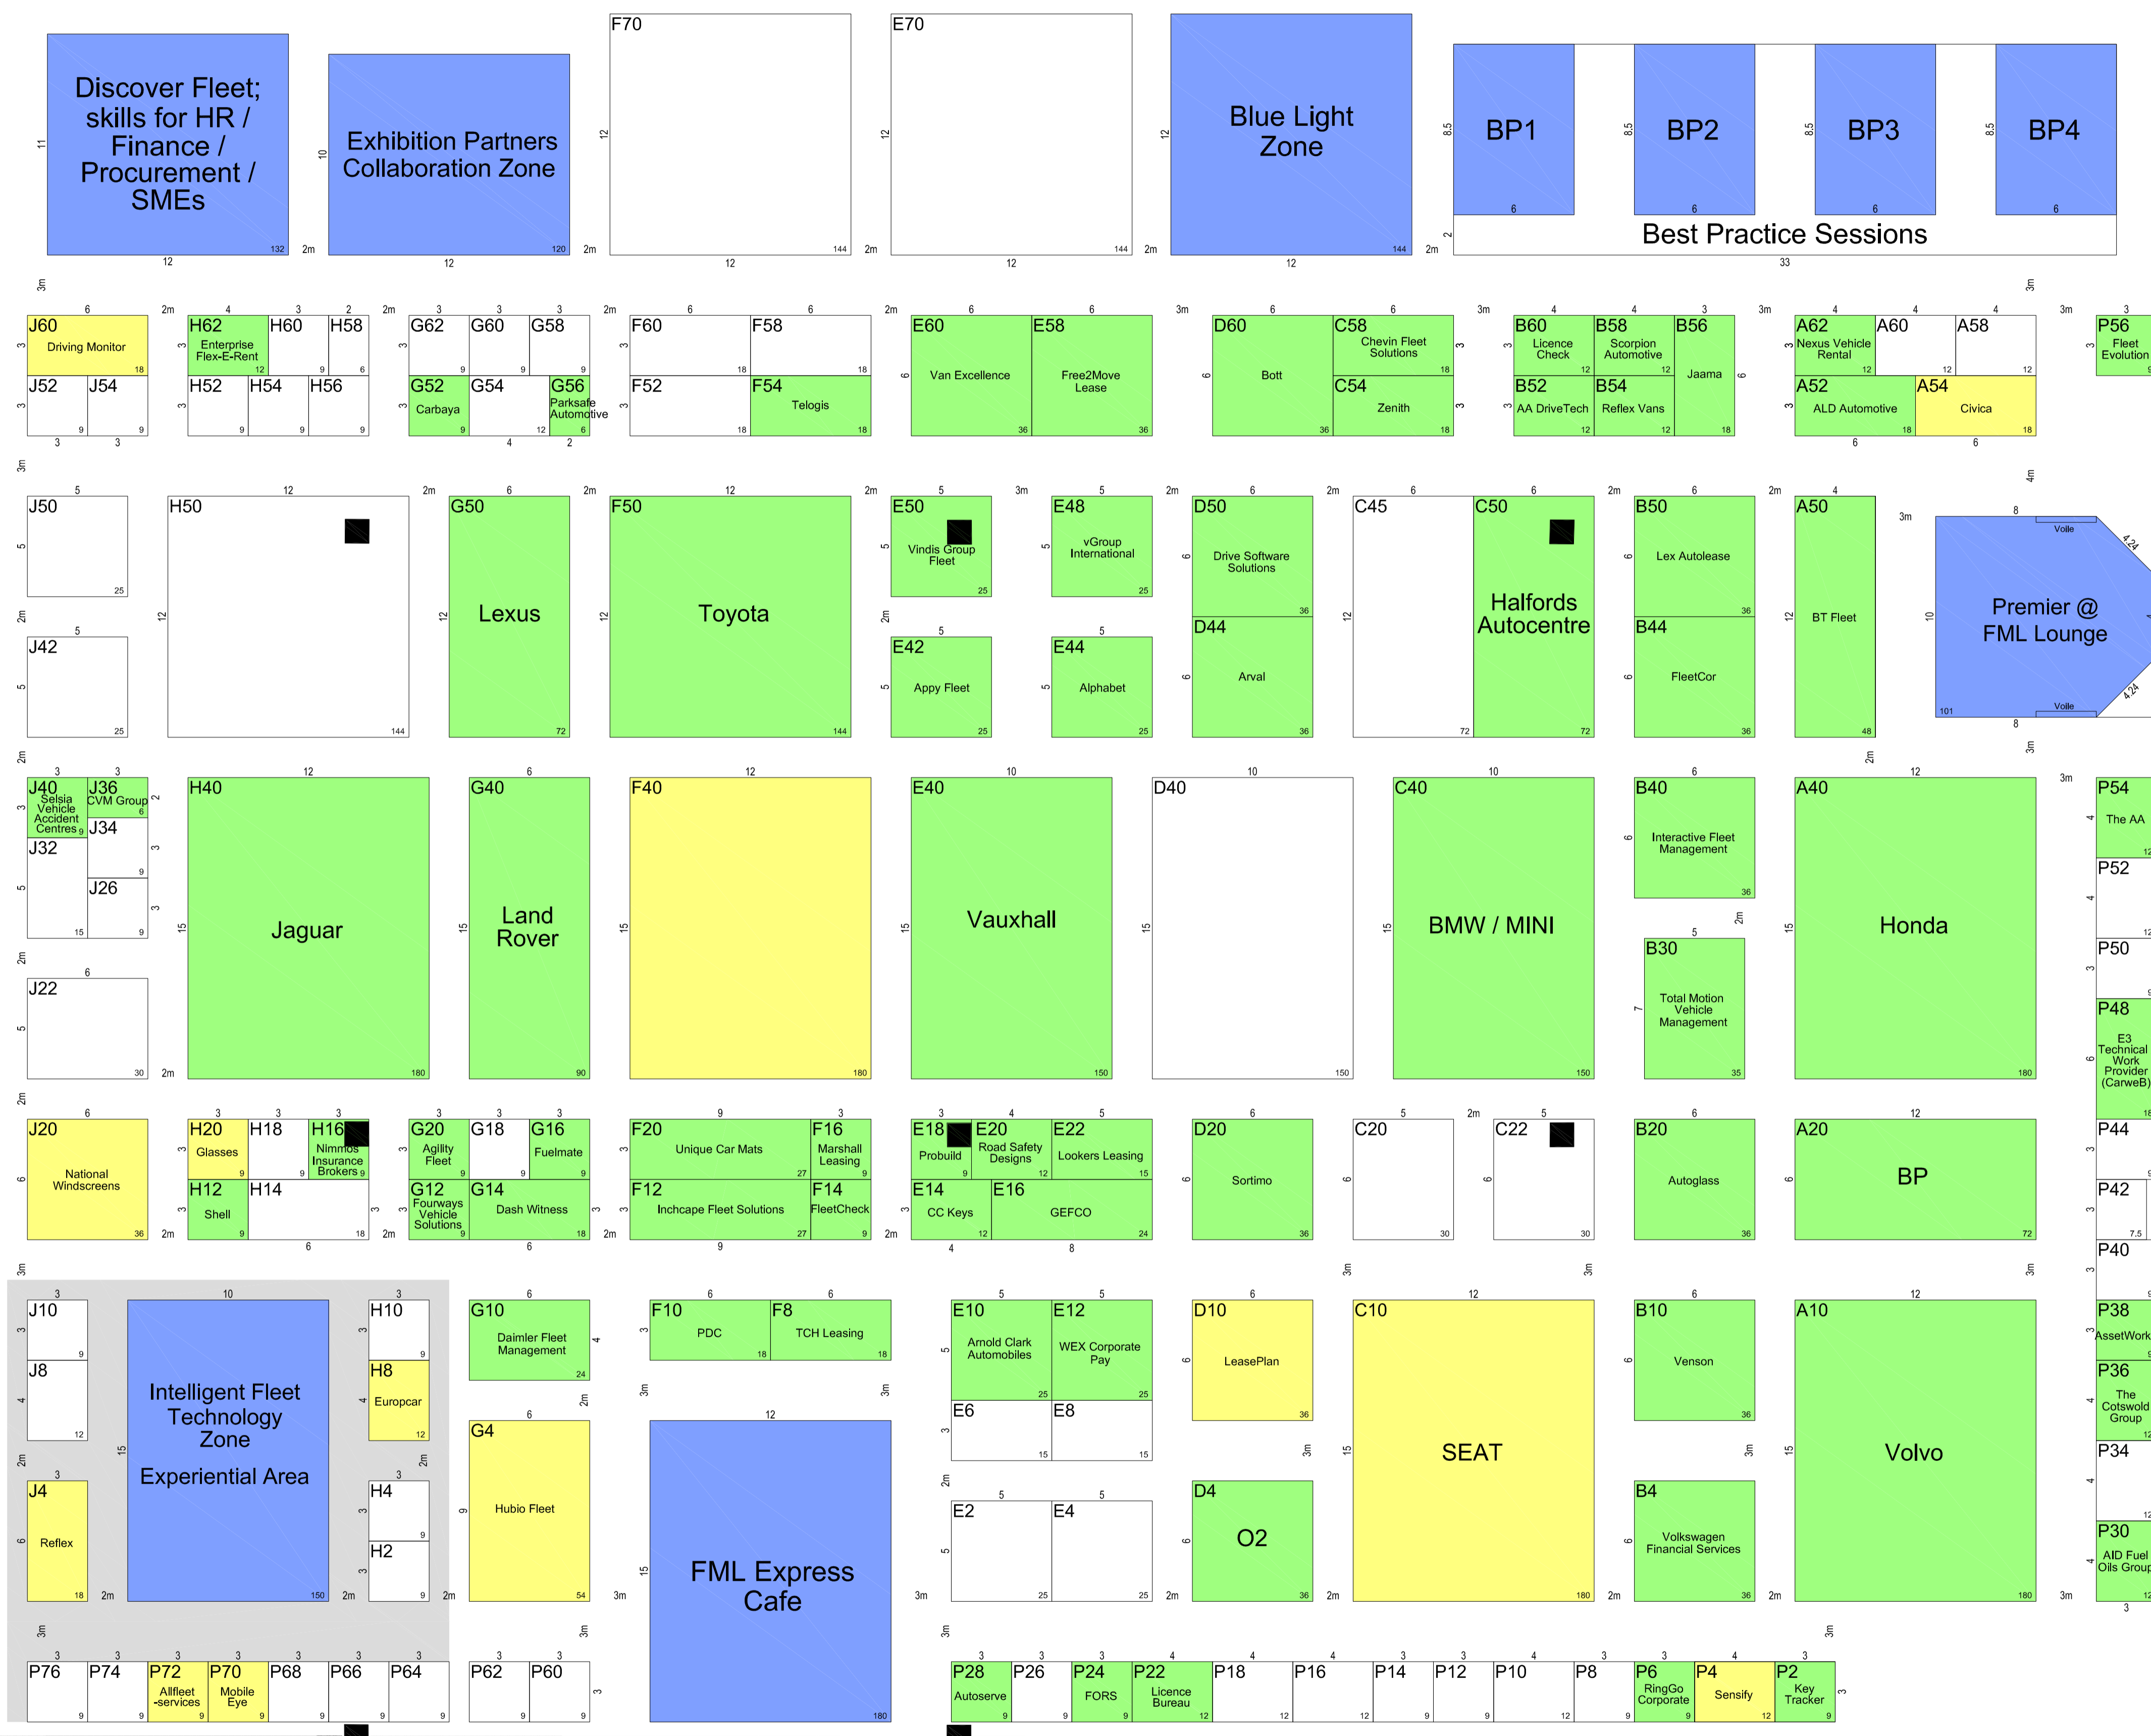

VE Door 6.2

VE Door 6.1

- Key**
- Stand on Hold
  - Sold Stand
  - Feature

VE Door 6.3

EMERGENCY EXIT

Registration Entrance / Exit